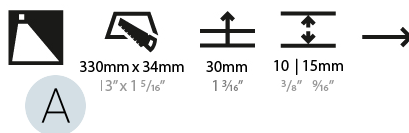

GENERAL

Series: Delight
Subseries: Delight String Step Wide
Brand: Prolicht
Division: Architectural
Mounting Type: Recessed
Mounting Location: Wall
Subcategory: Step Light

PHYSICAL

Shape: Rectangle
Length (mm): 340
Length (in): 13 ³/₈
Height (mm): 40
Depth (mm): 27
Height (in): 1 ⁵/₁₆
Depth (in): 1 ³/₁₆
Min. Recessing Depth (mm): 30
Min. Recessing Depth (in): 1 ³/₁₆
Light Distribution: Asymmetric
Weight (kg): 0.388
Weight (lbs): 0.854
Fixture Finish: SSR / BKV / CWI / CRY / HAB / UFT / ITA / RUA / FTG / MYG / LOD / PUS / FRO / FUP / KIA / POP / BLS / SPG / MEY / GOH / GUM / CHC / COM / ABZ / JAG / OBR / MOS / ROR
Fixture Material: Aluminum
Cut-out Measurements: 330mm / 13" x 34mm / 1 5/16"

ELECTRICAL

Lamp Type: LED (Zhaga Standard)
Input Wattage (W): 4
Total Output Wattage (W): 3.6
Dimming: 0-10V Dimming / Phase Dimming (120Vac Only)
Driver Included: No
Driver Location: Remote
Driver Type: Constant Voltage - 120 / 277Vac
Driver Class: Class 2
Input Voltage (V): 120 - 277
Output Voltage (V): 24

LED

Number of LEDs: 1
Color Temperature (°K): 3000 / 3500 / 5000
Max. Delivered Lumen (lm): 120
CRI: >80 CRI
Lamp Life (hrs): 50000

OPTICAL

RATINGS AND CERTIFICATIONS

Certified By: Certified for North American Standards
IP rating: IP20