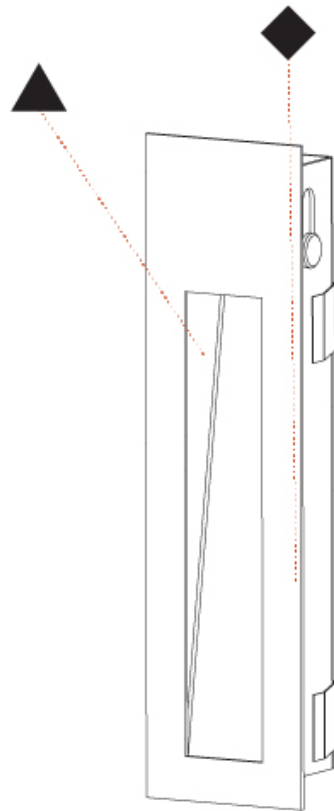

DELIGHT STRING WIDE RECESSED

A35698-

PROJECT

TYPE

SPECIFIER

QUANTITY

DATE

A

GENERAL

Series: Delight
 Subseries: Delight String Wide
 Brand: Prolicht
 Division: Architectural
 Mounting Type: Recessed
 Mounting Location: Wall
 Subcategory: Step Light

PHYSICAL

Shape: Rectangle
 Length (mm): 250
 Length (in): 9 ¹³/₁₆
 Width (mm): 40
 Width (in): 1 ⁹/₁₆
 Height (mm): 250
 Depth (mm): 26
 Height (in): 9 ¹³/₁₆
 Depth (in): 1
 Ceiling Thickness (mm): 10 / 12 / 15
 Ceiling Thickness (in): 3/8 or 1/2 or 9/16
 Min. Recessing Depth (mm): 30
 Min. Recessing Depth (in): 1 ³/₁₆
 Light Distribution: Asymmetric
 Weight (kg): .83
 Weight (lbs): 1.8
 Fixture Finish: SSR / BKV / CWI / CRY / HAB / UFT / ITA / RUA / FTG / MYG / LOD / PUS / FRO / FUP / KIA / POP / BLS / SPG / MEY / GOH / GUM / CHC / COM / ABZ / JAG / OBR / MOS / ROR
 Fixture Material: Aluminum
 Cut-out Measurements: 240mm / 9 7/16" x 34mm / 1 5/16"